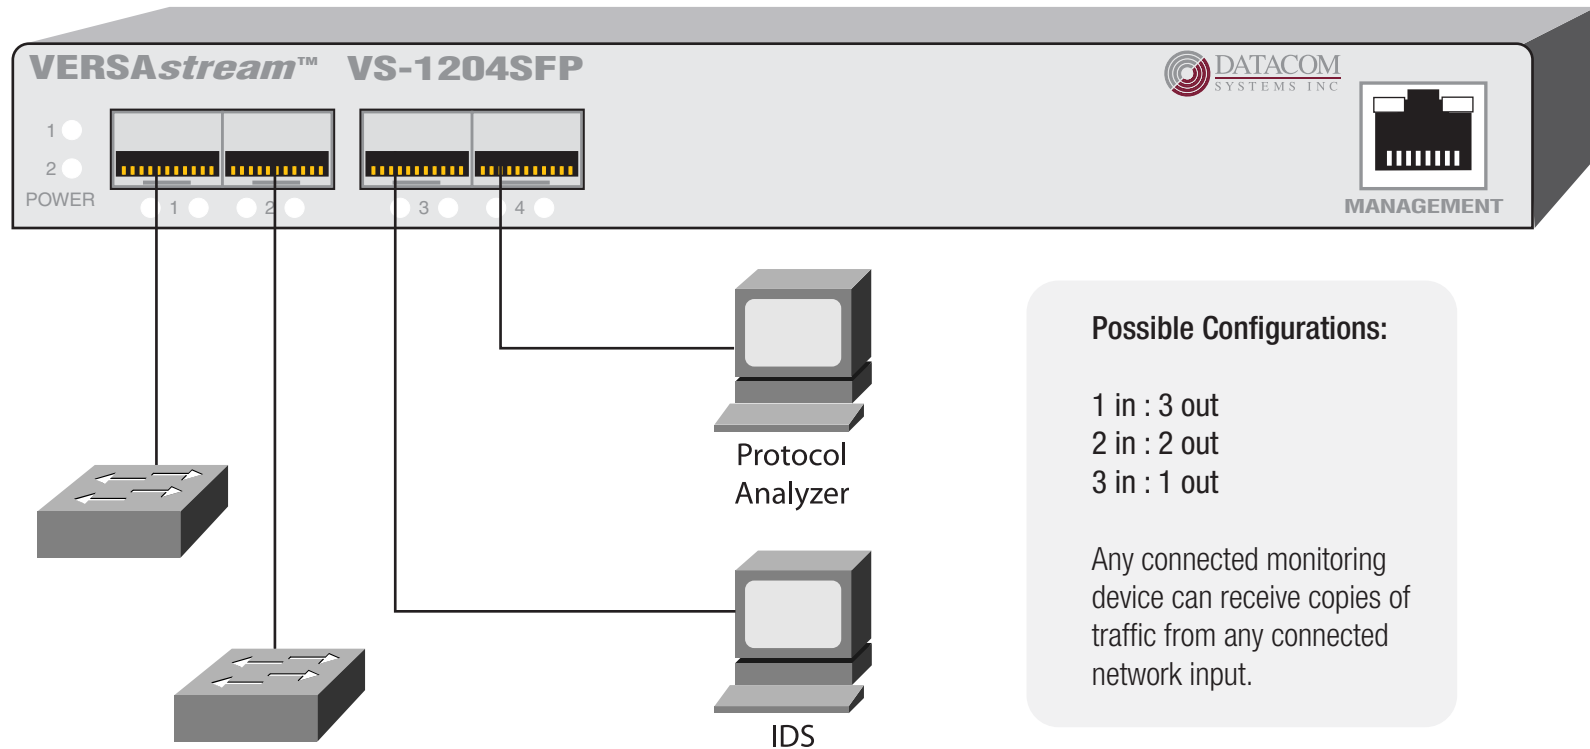

VERSAsream™ 4-Port Data Access Switch

VS-1204 Models

Possible Configurations:

- 1 in : 3 out
- 2 in : 2 out
- 3 in : 1 out

Any connected monitoring device can receive copies of traffic from any connected network input.